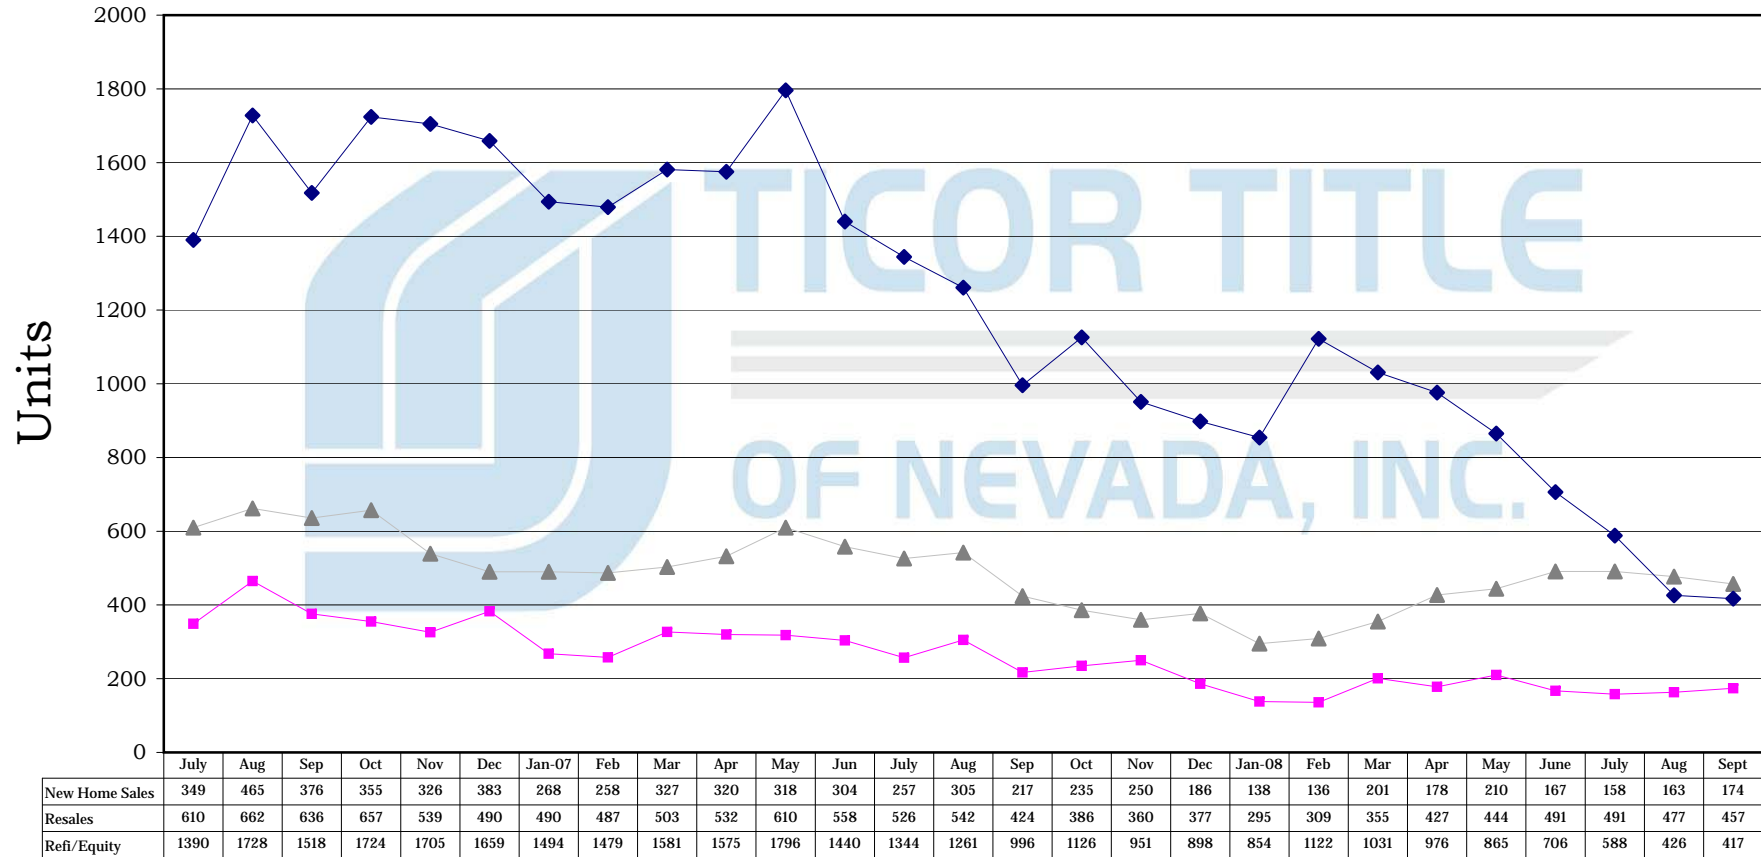

Washoe County Insured Recording Statistics July 2006 - September 2008 Resale/NewHome/Refinance Trend

*Ticor does not guarantee the accuracy of this data. This is for informational purposes only and is intended to view the general market trend in Washoe County.